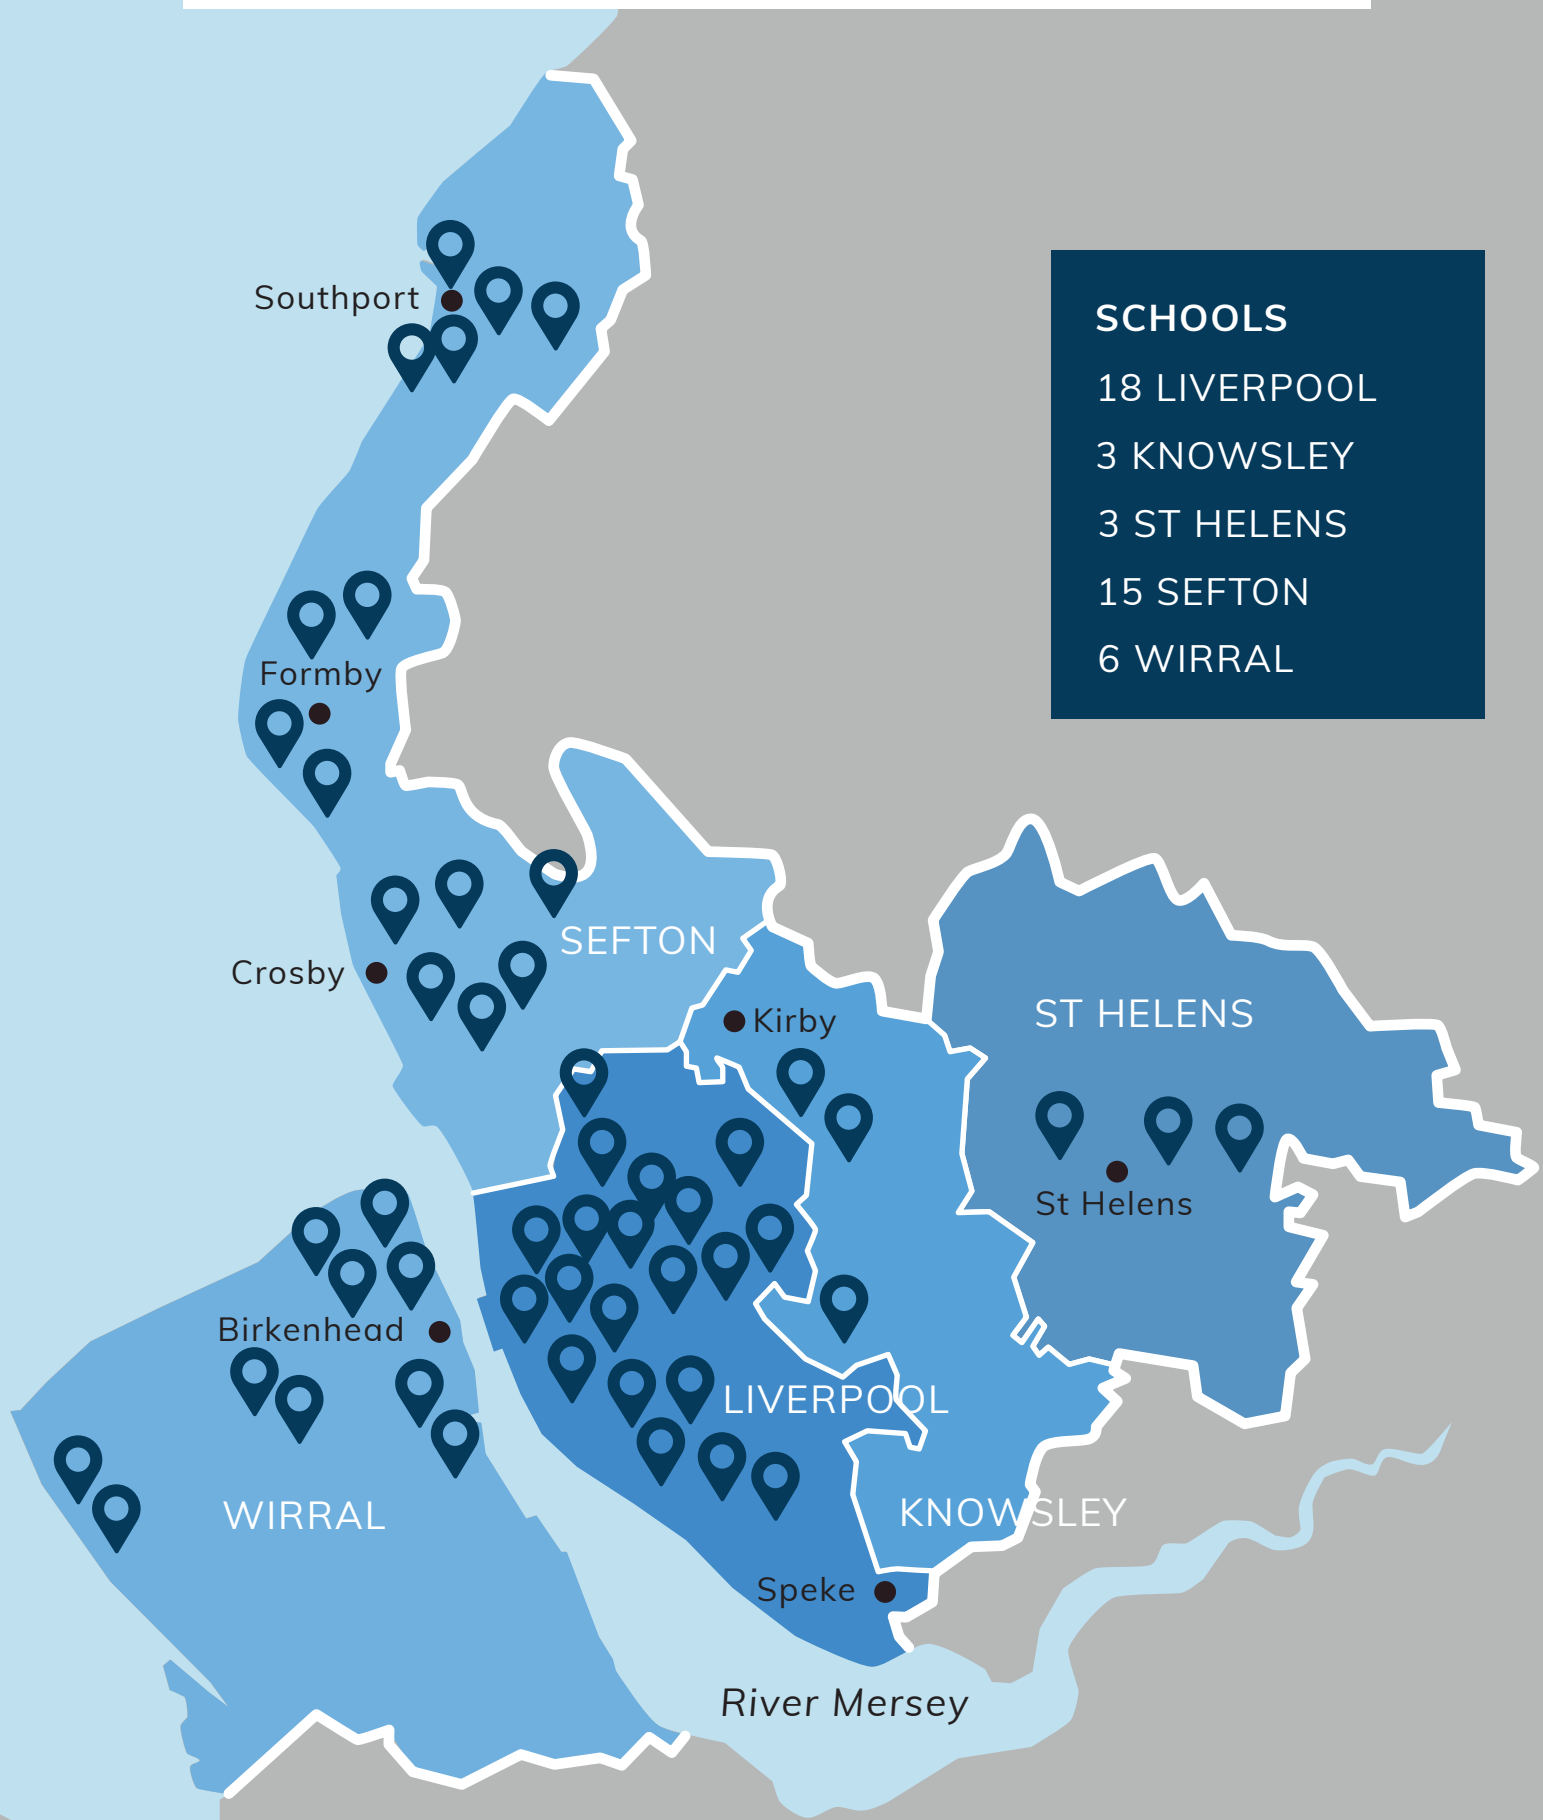

MVP delivery across Merseyside

Schools across the region that have implemented MVP

SCHOOLS
18 LIVERPOOL
3 KNOWSLEY
3 ST HELENS
15 SEFTON
6 WIRRAL

LIVERPOOL

1. Abbots Lea School
2. Alsop High School
3. Broughton Hall Catholic High School
4. Cardinal Heenan Catholic High School
5. Dixons Broadgreen
6. Dixons Fazakerley
7. Everton Free School
8. Holly Lodge Girls College
9. LIPA
10. North Liverpool Academy
11. Notre Dame Catholic College
12. St Edwards College
13. St Francis of Xavier's Catholic Academy
14. St Hilda's CE High School
15. St Julie's Catholic High School
16. St Margaret's Academy
17. The Academy of St Francis of Assisi
18. The Academy of St Nicholas
19. The Belvedere Academy
20. The Blue Coat School

KNOWSLEY

1. All Saints Catholic High School
2. Kirkby High School
3. St Edmund Arrowsmith Catholic High School

ST HELENS

1. De La Salle School
2. Hope Academy
3. St Augustine of Canterbury Catholic Academy

WIRRAL

1. Calday Grange Grammar School
2. Co-op Academy Bebington
3. Pensby High School
4. Ridgeway High School
5. St Anselm's College
6. St John Plessington Catholic College
7. The Oldershaw School
8. Upton Hall School
9. Weatherhead High School
10. Woodchurch High School