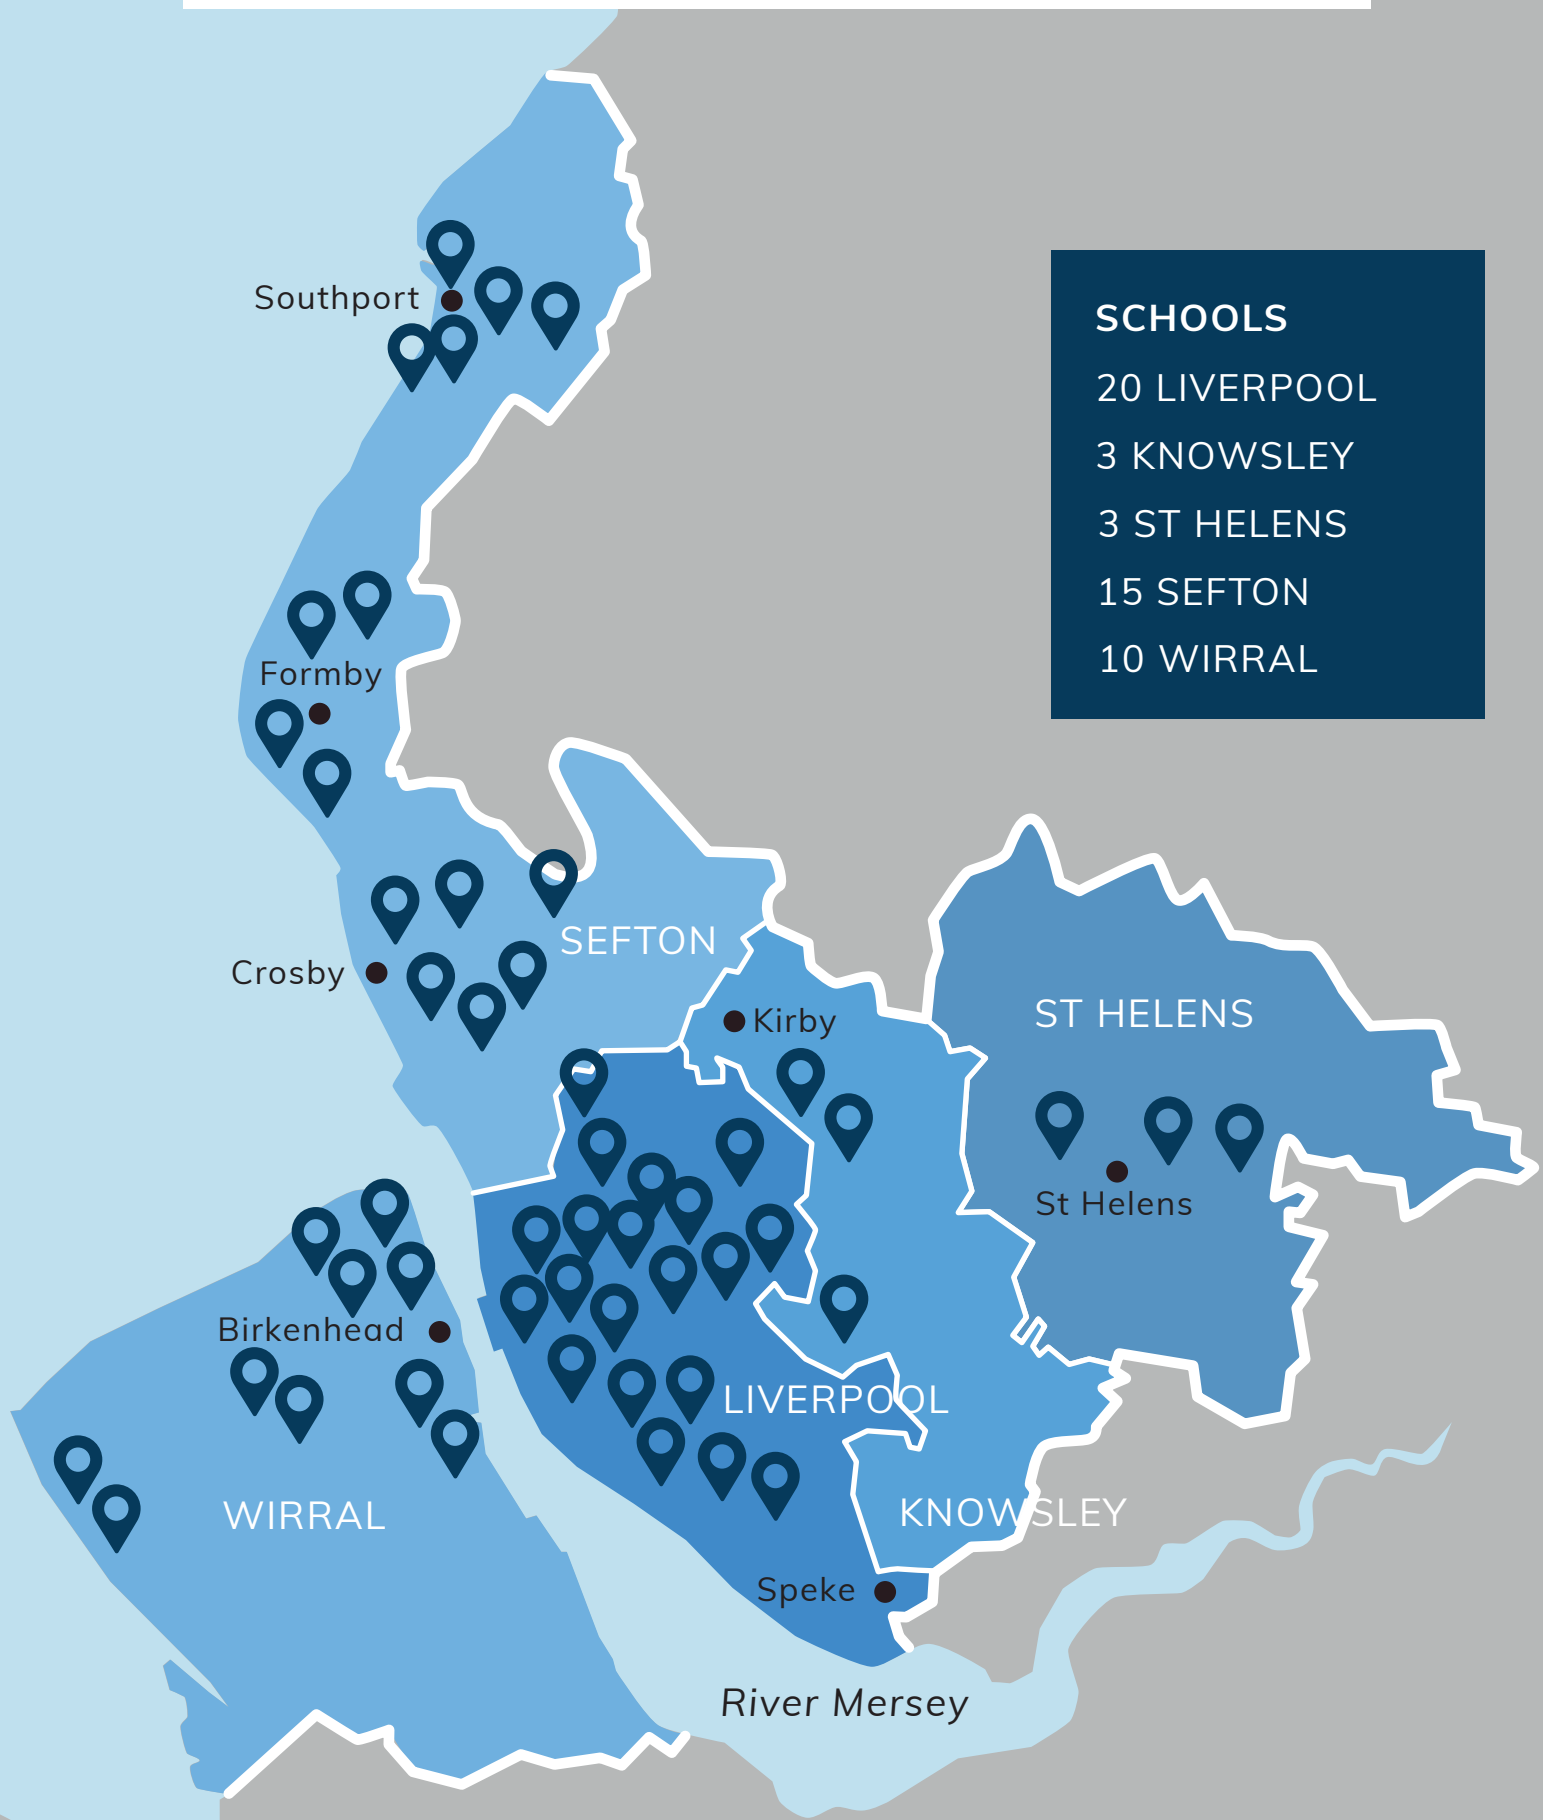

MVP delivery across Merseyside

Schools across the region that have implemented MVP

SCHOOLS
20 LIVERPOOL
3 KNOWSLEY
3 ST HELENS
15 SEFTON
10 WIRRAL

LIVERPOOL

1. Abbots Lea School
2. Alsop High School
3. Broughton Hall Catholic High School
4. Cardinal Heenan Catholic High School
5. Dixons Broadgreen
6. Dixons Fazakerley
7. Everton Free School
8. Holly Lodge Girls College
9. LIPA
10. North Liverpool Academy
11. Notre Dame Catholic College
12. St Edwards College
13. St Francis of Xavier's Catholic Academy
14. St Hilda's CE High School
15. St Julie's Catholic High School
16. St Margaret's Academy
17. The Academy of St Francis of Assisi
18. The Academy of St Nicholas
19. The Belvedere Academy
20. The Blue Coat School

KNOWSLEY

1. All Saints Catholic High School
2. Kirkby High School
3. St Edmund Arrowsmith Catholic High School

ST HELENS

1. De La Salle School
2. Hope Academy
3. St Augustine of Canterbury Catholic Academy

WIRRAL

1. Calday Grange Grammar School
2. Co-op Academy Bebington
3. Pensby High School
4. Ridgeway High School
5. St Anselm's College
6. St John Plessington Catholic College
7. The Oldershaw School
8. Upton Hall School
9. Weatherhead High School
10. Woodchurch High School